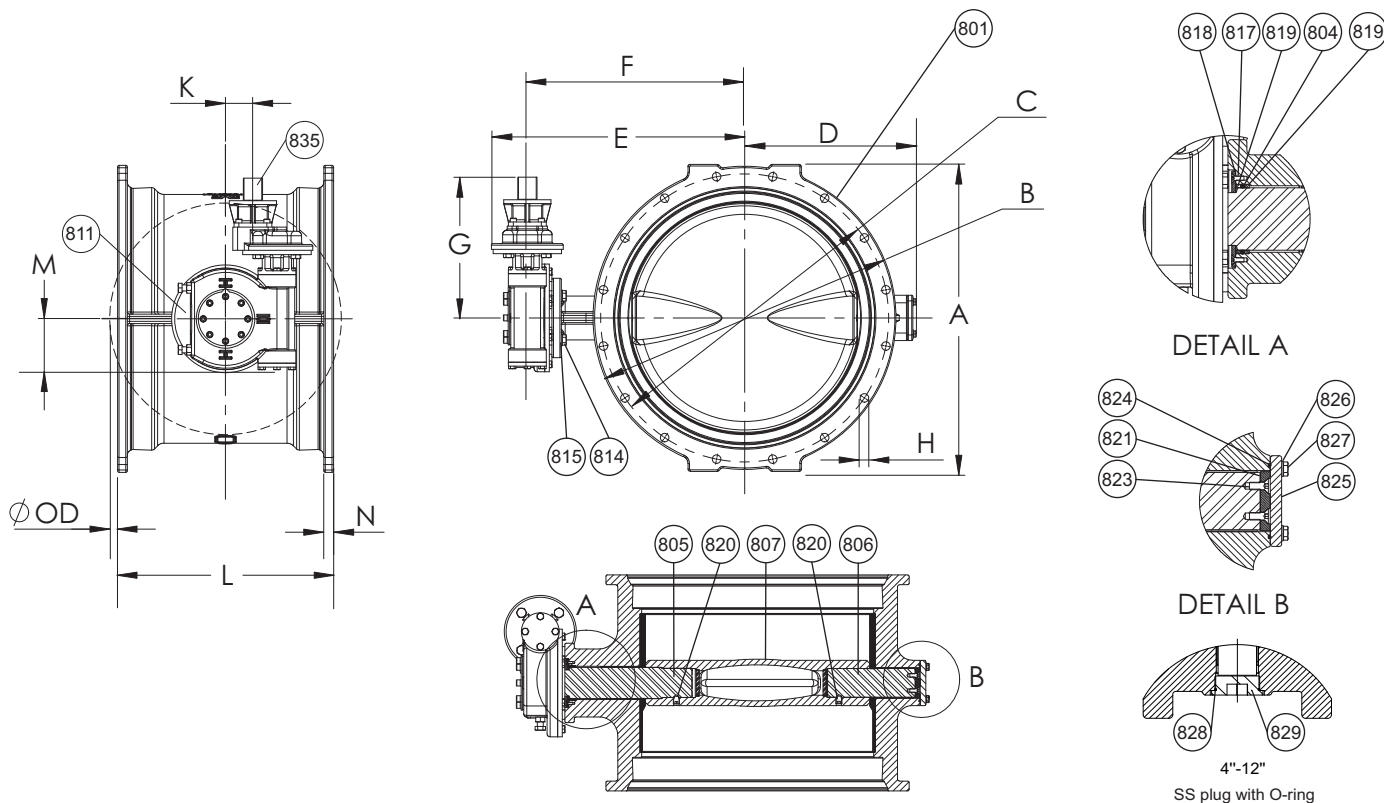

## Component List:

801. Body	811. Gearbox	820. Stem-Disc Screws	827. End Plate Bolts
804. Upper Shaft O-ring	814. Gearbox Bolt	821. Axial Bearing	828. Stem Plug O-ring
805. Drive Shaft	815. Gearbox Washer	822. Bearing Adjustment Screws*	829. Stem Plug
806. Stub Shaft	817. Stem Plate Retaining Screws	824. End Plate O-ring	835. Wrench Nut
807. Disc	818. Stem Plate	825. End Plate	836. Wrench Nut Set Screw*
810. Gearbox Key*	819. O-ring Retainer	826. End Plate Washers	

\* Not shown

Ref No.	Size	A	B	C	D	E	F	G	H	K	L	M	N	ØOD	TO OPEN		
															150/250	HOLES	WT. LBS.
816-100-MM-BG-RGB	4"	9.09"	9.09"	7.50"	4.50"	9.84"	7.38"	6.77"	0.88"	2.80"	8.13"	2.71"	0.60"	NA	9/9	8	53
816-150-MM-BG-RGB	6"	11.06"	11.06"	9.50"	5.50"	11.12"	8.66"	6.77"	0.88"	2.80"	9.25"	2.71"	1.00"	NA	9/9	8	73
816-200-MM-BG-RGB	8"	13.31"	13.31"	11.75"	6.75"	12.15"	9.69"	7.17"	0.88"	3.38"	10.50"	3.94"	1.13"	NA	10/10	8	110
816-250-MM-BG-RGB	10"	15.69"	15.69"	14.00"	8.00"	13.76"	11.30"	7.17"	0.88"	3.38"	11.75"	3.94"	1.19"	NA	10/10	8	148
816-300-MM-BG-RGB	12"	17.88"	17.88"	16.25"	9.50"	14.75"	12.29"	7.17"	0.88"	3.38"	13.00"	3.94"	1.25"	NA	10/10	8	179
816-350-MM-BG-RGB	14"	20.71"	20.25"	18.75"	10.70"	16.48"	14.02"	7.17"	0.88"	3.38"	16.25"	3.94"	1.38"	NA	10/10	10	261
816-400-MM-BG-RGB	16"	22.91"	22.50"	21.00"	12.28"	18.41"	15.95"	7.17"	0.88"	3.38"	17.50"	3.94"	1.44"	NA	10/10	12	357
816-450-MM-BG-RGB	18"	25.20"	24.83"	23.25"	13.56"	19.40"	16.94"	7.80"	0.88"	4.11"	18.75"	4.33"	1.56"	NA	10/12	12	528
816-500-MM-BG-RGB	20"	27.48"	27.08"	25.50"	14.70"	28.07"	18.98"	14.21"	0.88"	5.35"	20.25"	5.35"	1.70"	NA	12/24	14	624
816-600-MM-BG-RGB	24"	31.97"	31.58"	30.00"	17.85"	31.89"	22.80"	14.21"	0.88"	5.35"	22.50"	5.35"	1.88"	0.78"	24/38	16	870