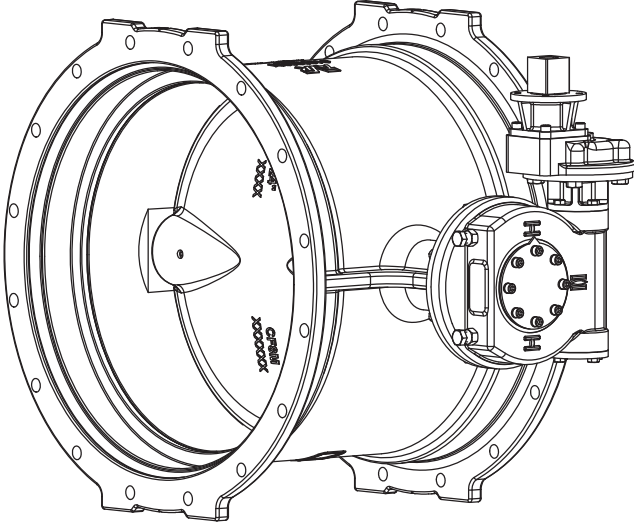

**AVK CONCENTRIC BUTTERFLY VALVE, ROTORK ACTUATION, 816/BFV/ROT/BG/GB WITH VULCANIZED LINER, CLASS 150B&250B - BELOW GROUND MJxMJ**  
**Mechanical Joint Ends - Valve Sizes 4" - 24"**

**Use:**  
 For water to maximum 160°F.

**Tests:**  
 Hydraulic tests to AWWA C504:

	150B	250B
Shell Test:	300 PSI	500 PSI
Seat Test:	150 PSI	250 PSI

**Approvals:**  
 Certified to: ANSI/NSF 61, ANSI/NSF 372

**Standard Materials:**

Body	Ductile iron ASTM A536 with vulcanized EPDM liner
Coating	Two Component, High Solids Epoxy
Stems	Standard: 17-4PH Stainless steel ASTM A564
Bushings	Copper alloy ASTM B505
Disc	Ductile iron ASTM A536 with Ni-Cu seat
Mounting hardware, Set Screw	Stainless steel
O-rings	ASTM D2000 Buna "N" nitrile rubber

# AVK CONCENTRIC BUTTERFLY VALVE, ROTORK ACTUATION, 816/BFV/ROT/BG/GB WITH VULCANIZED LINER, CLASS 150B&250B - BELOW GROUND

MJxMJ

Mechanical Joint Ends - Valve Sizes 4" - 24"