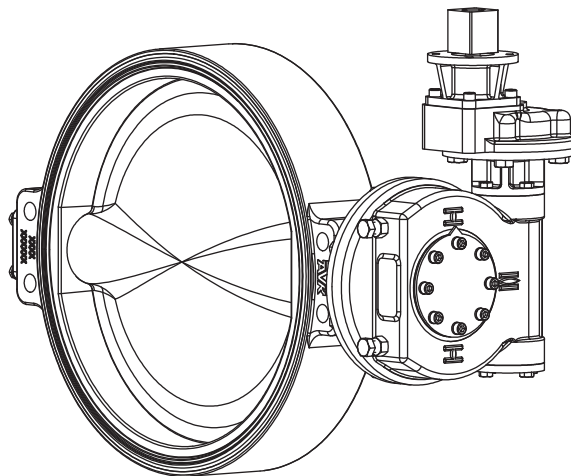

AVK CONCENTRIC BUTTERFLY VALVE ROTORK ACTUATION, 816/BFV/ROT/BG/GB WITH VULCANIZED LINER, CLASS 150B&250B - BELOW GROUND WAF
Wafer Ends - Valve Sizes 3" - 20"

Use:
 For water to maximum 160°F.

Tests:
 Hydraulic tests to AWWA C504:

	150B	250B
Shell Test:	300 PSI	500 PSI
Seat Test:	150 PSI	250 PSI

Approvals:
 Certified to: ANSI/NSF 61, ANSI/NSF 372

Standard Materials:

Body	Ductile iron ASTM A536 with vulcanized EPDM liner
Coating	Two Component, High Solids Epoxy
Stems	Standard: 17-4PH Stainless steel ASTM A564
Bushings	Copper alloy ASTM B505
Disc	Ductile iron ASTM A536 with Ni-Cu seat
Mounting hardware, Set Screw	Stainless steel
O-rings	ASTM D2000 Buna "N" nitrile rubber

AVK CONCENTRIC BUTTERFLY VALVE ROTORK ACTUATION, 816/BFV/ROT/BG/GB WITH VULCANIZED LINER, CLASS 150B&250B - BELOW GROUND WAF

Wafer Ends - Valve Sizes 3" - 20"

Component List:

801. Body	811. Gearbox	820. Stem-Disc Screws	827. End Plate Bolts
804. Upper Shaft O-ring	814. Gearbox Bolt	821. Axial Bearing	828. Stem Plug O-ring
805. Drive Shaft	815. Gearbox Washer	822. Bearing Adjustment Screws*	829. Stem Plug
806. Stub Shaft	817. Stem Plate Retaining Screws	824. End Plate O-ring	835. Wrench Nut
807. Disc	818. Stem Plate	825. End Plate	836. Wrench Nut Set Screw*
810. Gearbox Key*	819. O-ring Retainer	826. End Plate Washers	