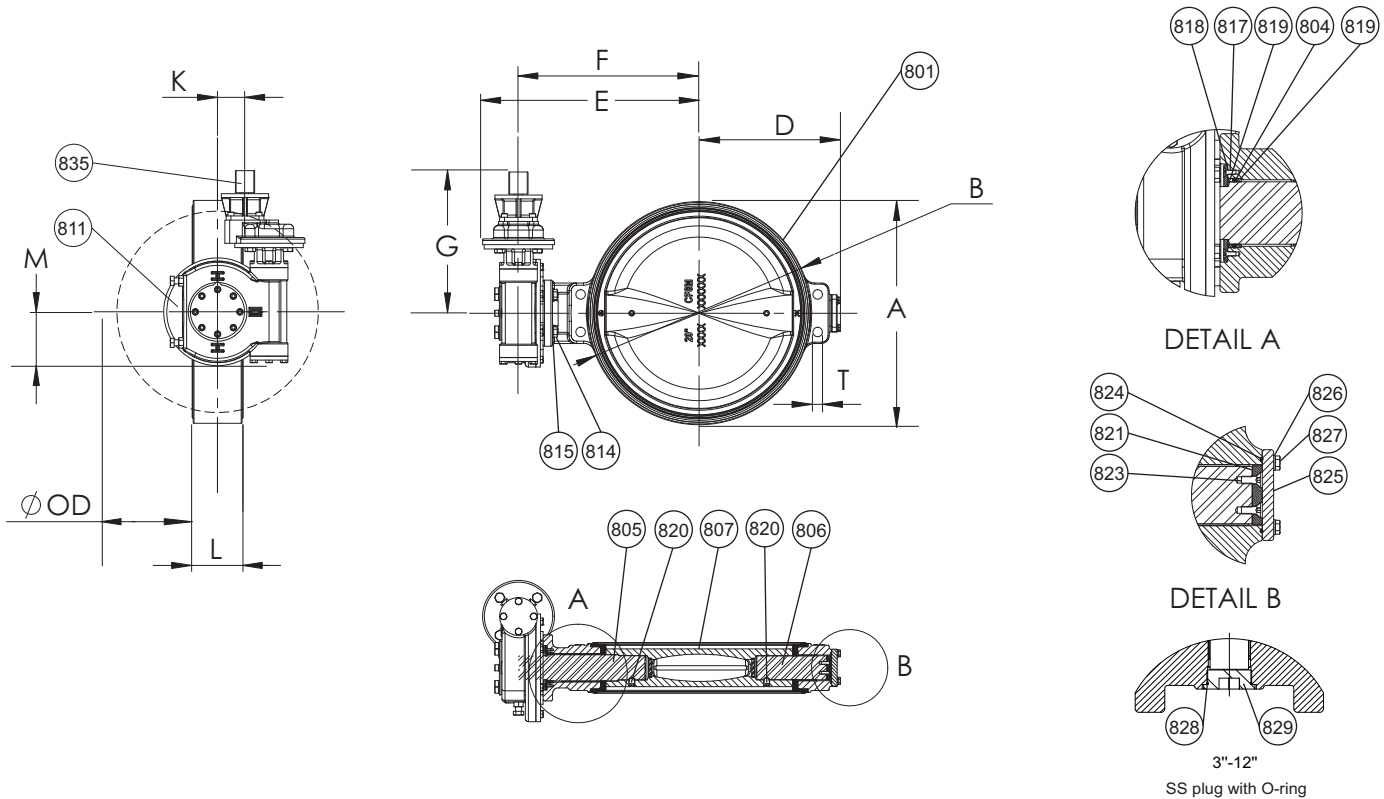

AVK CONCENTRIC BUTTERFLY VALVE ROTORK ACTUATION, 816/BFV/ROT/BG/GB WITH VULCANIZED LINER, CLASS 150B&250B - BELOW GROUND WAF

Wafer Ends - Valve Sizes 3" - 20"

Component List:

801. Body	811. Gearbox	820. Stem-Disc Screws	827. End Plate Bolts
804. Upper Shaft O-ring	814. Gearbox Bolt	821. Axial Bearing	828. Stem Plug O-ring
805. Drive Shaft	815. Gearbox Washer	822. Bearing Adjustment Screws*	829. Stem Plug
806. Stub Shaft	817. Stem Plate Retaining Screws	824. End Plate O-ring	835. Wrench Nut
807. Disc	818. Stem Plate	825. End Plate	836. Wrench Nut Set Screw*
810. Gearbox Key*	819. O-ring Retainer	826. End Plate Washers	

* Not shown

Ref No.	Size	A	B	D	E	F	G	K	L	M	T	ØOD	TURNS		SHPG.	
													150/250	TO OPEN		WT. LBS.
816-080-WAF-BG-RGB	3"	5.31"	2.20"	3.75"	9.32"	6.86"	6.77"	2.80"	2.12"	2.71"	NA	0.47"	9/9	32		
816-100-WAF-BG-RGB	4"	6.42"	3.29"	4.50"	9.84"	7.38"	6.77"	2.80"	2.37"	2.71"	NA	0.84"	9/9	38		
816-150-WAF-BG-RGB	6"	8.27"	5.30"	5.50"	11.12"	8.66"	6.77"	2.80"	2.93"	2.71"	0.88"	1.56"	9/9	49		
816-200-WAF-BG-RGB	8"	10.51"	7.46"	6.75"	12.15"	9.69"	7.17"	3.38"	3.06"	3.94"	0.88"	2.50"	10/10	73		
816-250-WAF-BG-RGB	10"	12.76"	9.51"	8.00"	13.76"	11.30"	7.17"	3.38"	3.24"	3.94"	1.00"	3.40"	10/10	95		
816-300-WAF-BG-RGB	12"	14.76"	11.53"	9.50"	14.75"	12.29"	7.17"	3.38"	3.53"	3.94"	1.00"	4.27"	10/10	108		
816-350-WAF-BG-RGB	14"	17.36"	13.48"	10.70"	16.48"	14.02"	7.17"	3.38"	3.95"	3.94"	1.13"	5.05"	10/10	151		
816-400-WAF-BG-RGB	16"	19.76"	15.46"	12.28"	18.41"	14.02"	7.17"	3.38"	4.29"	3.94"	1"-8UNC-2B	5.88"	10/10	214		
816-450-WAF-BG-RGB	18"	21.85"	17.42"	13.56"	19.40"	16.94"	7.80"	4.11"	4.76"	4.33"	1-1/8"-7UNC-2B	6.65"	10/12	337		
816-500-WAF-BG-RGB	20"	24.13"	19.36"	14.70"	28.07"	18.98"	14.21"	5.35"	5.28"	5.35"	1-1/8"-7UNC-2B	7.39"	12/24	409