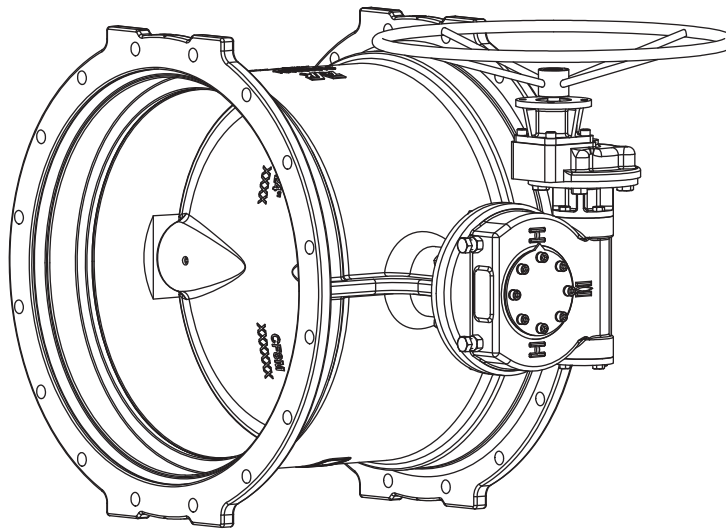

**AVK CONCENTRIC BUTTERFLY VALVE
WITH VULCANIZED LINER, CLASS 150B&250B - ABOVE GROUND
Mechanical Joint Ends - Valve Sizes 4" - 24"**

**816/BFV/ROT/GB
MJxMJ**

Use:

For water to maximum 160°F.

Tests:

Hydraulic tests to AWWA C504:

	150B	250B
Shell Test:	300 PSI	500 PSI
Seat Test:	150 PSI	250 PSI

Standard Materials:

Body	Ductile iron ASTM A536 with vulcanized EPDM liner
Coating	Two Component, High Solids Epoxy
Stems	Standard: 17-4PH Stainless steel ASTM A564
Bushings	Copper alloy ASTM B505
Disc	Ductile iron ASTM A536 with Ni-Cu seat
Mounting hardware, Set Screw	Stainless steel
O-rings	ASTM D2000 Buna "N" nitrile rubber

Approvals:

Certified to: ANSI/NSF 61, ANSI/NSF 372