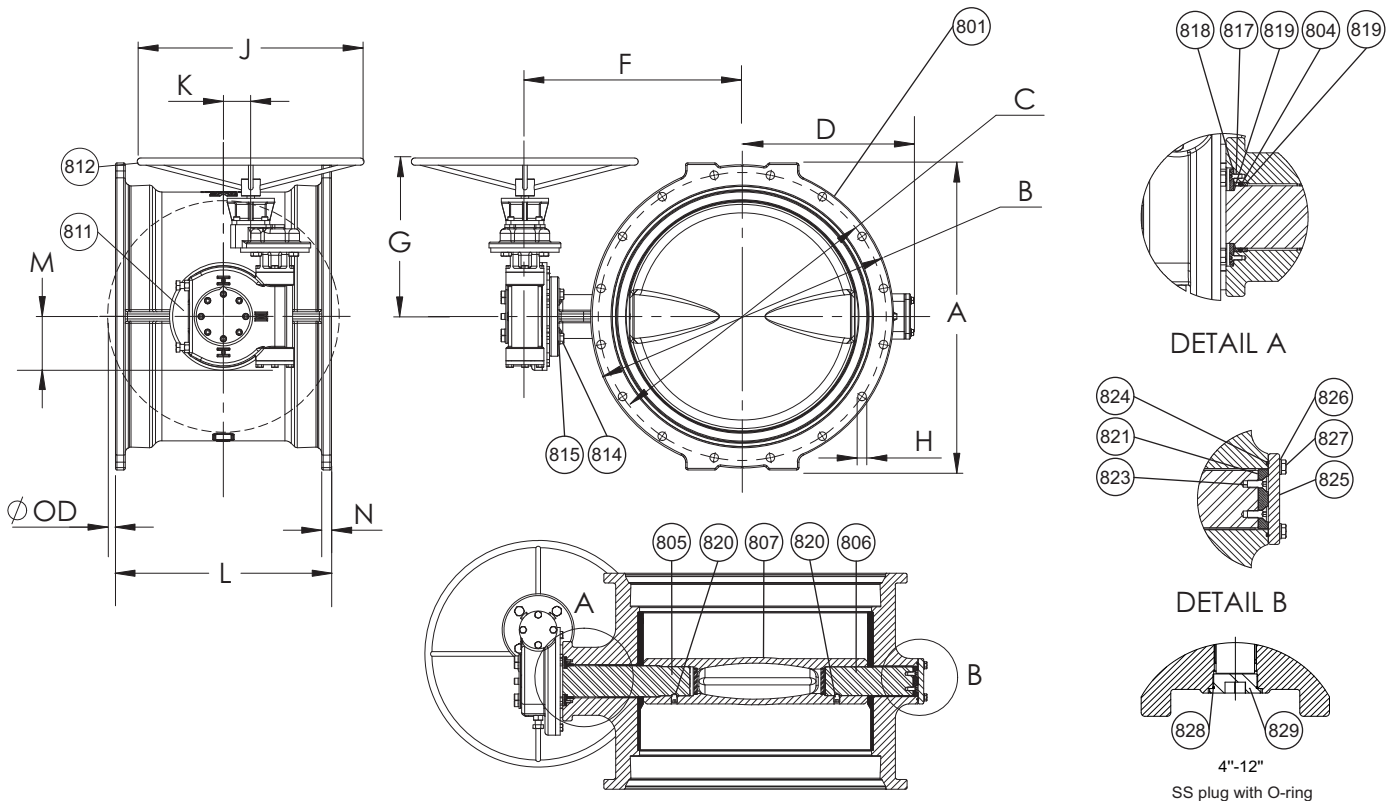

Hydraulic tests to AWWA C504:

	150B	250B
Shell Test:	300 PSI	500 PSI
Seat Test:	150 PSI	250 PSI

**Standard Materials:**

Body	Ductile iron ASTM A536 with vulcanized EPDM liner
Coating	Two Component, High Solids Epoxy
Stems	Standard: 17-4PH Stainless steel ASTM A564
Bushings	Copper alloy ASTM B505
Disc	Ductile iron ASTM A536 with Ni-Cu seat
Mounting hardware, Set Screw	Stainless steel
O-rings	ASTM D2000 Buna "N" nitrile rubber

\* Not shown

Ref No.	Size	A	B	C	D	F	G	H	J	K	L	M	N	ØOD	TURNS NO. OF SHPG.		
															150/250	HOLES	WT. LBS.
816-100-MM-RGB	4"	9.09"	9.09"	7.50"	4.50"	7.38"	7.91"	0.88"	7.87"	2.80"	8.13"	2.71"	0.60"	NA	9/9	8	53
816-150-MM-RGB	6"	11.06"	11.06"	9.50"	5.50"	8.66"	7.91"	0.88"	7.87"	2.80"	9.25"	2.71"	1.00"	NA	9/9	8	73
816-200-MM-RGB	8"	13.31"	13.31"	11.75"	6.75"	9.69"	10.35"	0.88"	7.87"	3.38"	10.50"	3.94"	1.13"	NA	10/10	8	99
816-250-MM-RGB	10"	15.69"	15.69"	14.00"	8.00"	11.30"	10.35"	0.88"	11.81"	3.38"	11.75"	3.94"	1.19"	NA	10/10	8	154
816-300-MM-RGB	12"	17.88"	17.88"	16.25"	9.50"	12.29"	10.35"	0.88"	11.81"	3.38"	13.00"	3.94"	1.25"	NA	10/10	8	185
816-350-MM-RGB	14"	20.71"	20.25"	18.75"	10.70"	14.02"	11.73"	0.88"	15.75"	3.38"	16.25"	3.94"	1.38"	NA	10/10	10	267
816-400-MM-RGB	16"	22.91"	22.50"	21.00"	12.28"	15.95"	11.73"	0.88"	15.75"	3.38"	17.50"	3.94"	1.44"	NA	10/10	12	365
816-450-MM-RGB	18"	25.20"	24.83"	23.25"	13.56"	16.94"	11.73"	0.88"	23.62"	4.11"	18.75"	4.33"	1.56"	NA	10/12	12	532
816-500-MM-RGB	20"	27.48"	27.08"	25.50"	14.70"	18.98"	16.54"	0.88"	23.62"	5.35"	20.25"	5.35"	1.70"	NA	12/24	14	628
816-600-MM-RGB	24"	31.97"	31.58"	30.00"	17.85"	22.80"	16.54"	0.88"	23.62"	5.35"	22.50"	5.35"	1.88"	0.78"	24/38	16	876